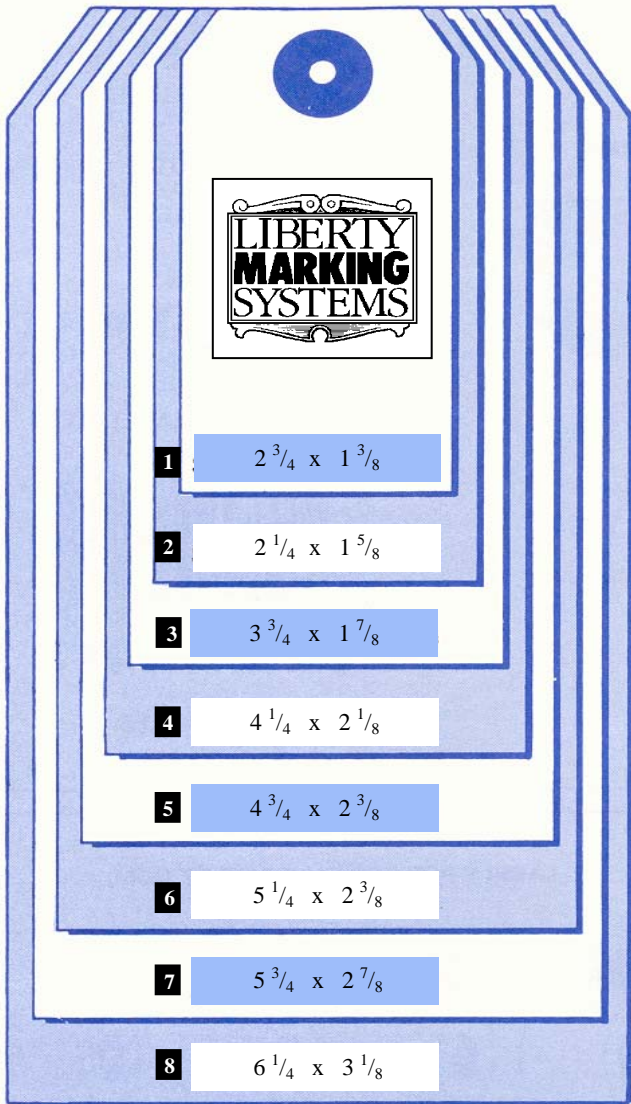

# TAGS STANDARD

### STANDARD TAG SIZES

### ATTACHMENTS

Doorknob Hang Tag

Double stick And Transfer Tape

Button Punches

Data Processing

Single

Gang Tags

Manifold

### PAPER COLORS

|       |        |           |
|-------|--------|-----------|
| White | Pink   | Lt. Blue  |
| Ivory | Salmon | Dk Blue   |
| Grey  | Red    | Lt. Green |
| Buff  | Yellow | Dk. Green |
| Brown | Orange | Lilac     |